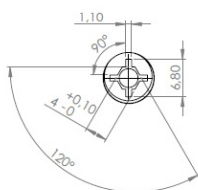

PRODUCT SHEET

Description:

Glass Pivot Hinge "L", 71x35x2mm, 10mm Glass, SS-304 Polished, W/ø10x9mm Brass Bushing & Screws W/Soft Tip, All SS-look

Item number:

15.06.064-0

Units	Box	Carton	HS Code	Barcode
Pair	7	70	8302100090	 5704866054034

SISO A/S

Mileparken 11
DK-2740 Skovlunde
Denmark
VAT: DK 24786013

Phone +45 45 830 900

www.siso.dk
siso@siso.dk

Danske Bank
Nytorv Branch
Copenhagen
SWIFT: DABADKKK

Account no.
4180 3112 112936
IBAN Account
DK7230003112112936