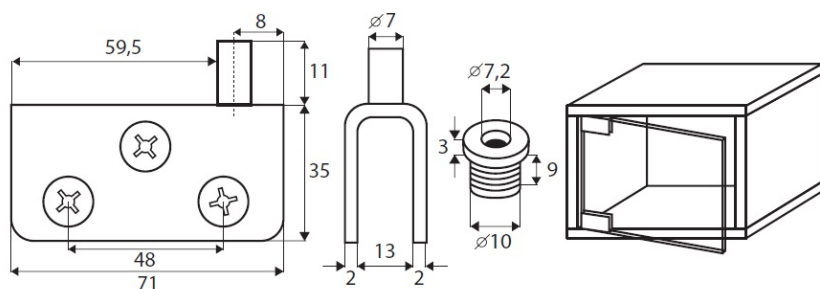

PRODUCT SHEET

Description:

Glass Pivot Hinge "L", 71x35x2mm, 10mm Glass, SS-304 Polished, W/ø10x9mm Brass Bushing & Screws W/Soft Tip, All SS-look

Item number:

15.06.064-0

Units	Box	Carton	HS Code	Barcode
Pair	7	70	8302100090	 5704866054034

SISO A/S

Mileparken 11
DK-2740 Skovlunde
Denmark
VAT: DK 24786013

Phone +45 45 830 900

www.siso.dk
siso@siso.dk

Danske Bank
Nytorv Branch
Copenhagen
SWIFT: DABADKKK

Account no.
4180 3112 112936
IBAN Account
DK7230003112112936