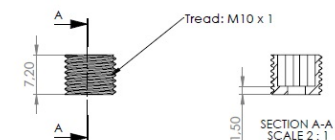

PRODUCT SHEET

Description:

Glass Pivot Hinge "L", 71x35x2mm, 10mm Glass, SS-304 Polished, W/ø10x9mm Brass Bushing & Screws W/Soft Tip, All SS-look

Item number:

15.06.064-0

Units	Box	Carton	HS Code	Barcode
Pair	7	70	8302100090	 5704866054034

SISO A/S

Mileparken 11
DK-2740 Skovlunde
Denmark
VAT: DK 24786013

Phone +45 45 830 900

www.siso.dk
siso@siso.dk

Danske Bank
Nytorv Branch
Copenhagen
SWIFT: DABADKKK

Account no.
4180 3112 112936
IBAN Account
DK7230003112112936